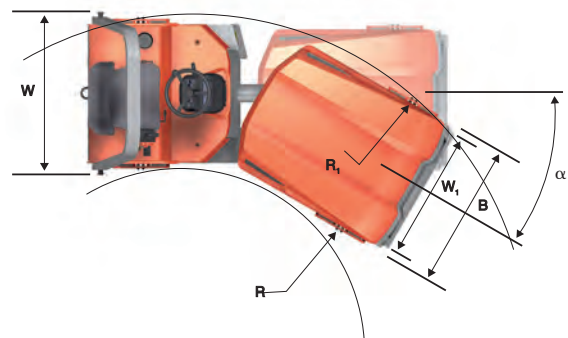

Dimensions (in mm)

AW 240

Distance between axles	A	1830
Width	B	1180
Road clearance	D	166
Height	H	2720
Drum diameter	H ₁	750
Length	L	2670
Inside turning radius	R	2865
Outside turning radius	R ₁	3865
Working width	W	1050
Drum width	W ₁	1000
Steering angle	α	±30°