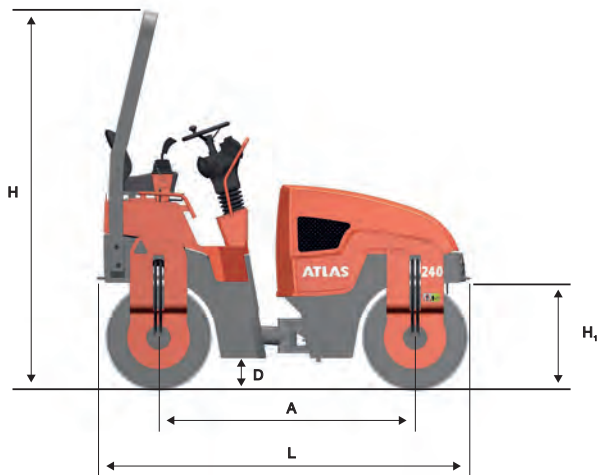

ATLAS Teamwork:

AW 240

- powerful drive
- optimal traction
- advanced compaction technology

ATLAS
WEYHAUSEN

TECHNICAL SPECIFICATIONS AW 240

Weight AW 240

Operating weight CECE	kg	2450
Average axle load CECE	kg	1225

Dimensions (in mm)

AW 240

Distance between axles	A	1830
Width	B	1180
Road clearance	D	166
Height	H	2720
Drum diameter	H ₁	750
Length	L	2670
Inside turning radius	R	2865
Outside turning radius	R ₁	3865
Working width	W	1050
Drum width	W ₁	1000
Steering angle	α	±30°